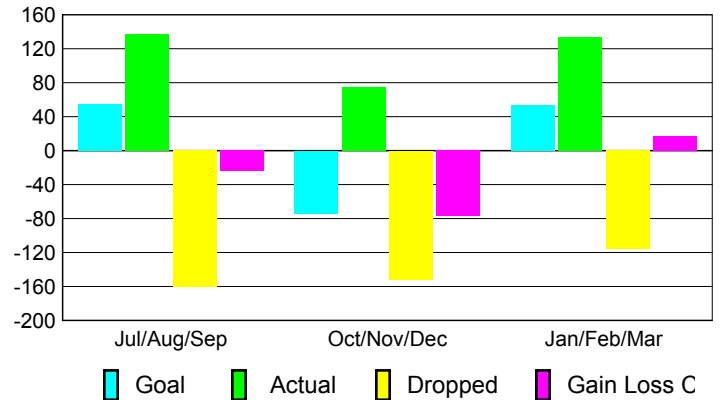

Club Results 2009-2010

Goal, New, Dropped, Gain/Loss

MEMBERSHIP

Membership Results
2009-2010

Membership
2008-2009

Month	Net Memb	Actual New	Actual Dropped	Gain/Loss of	Gain/Loss of
	Goal	Memb	Memb	Memb	Memb
Jul/Aug/Sep	55	137	-161	-24	25
Oct/Nov/Dec	-74	75	-152	-77	-115
Jan/Feb/Mar	54	133	-116	17	20
Totals	35	345	-429	-84	-70

Membership Results 2009-2010

Goal, New, Dropped, Gain/Loss

Comparison of Club Gain/Loss

Current Year Compared to the Previous Year

Comparison of Membership Gain/Loss

Current Year Compared to the Previous Year