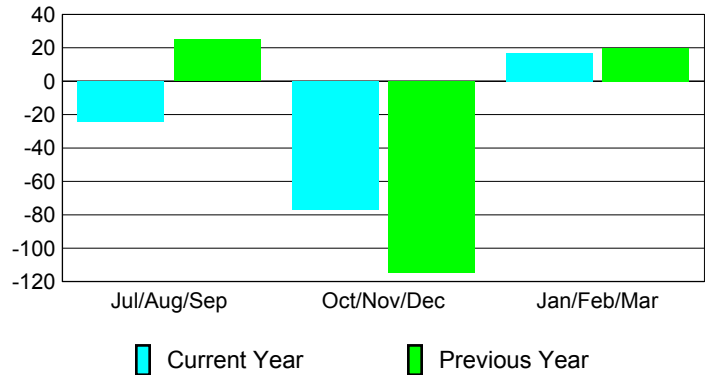

Membership Results 2009-2010

Goal, New, Dropped, Gain/Loss

Comparison of Club Gain/Loss

Current Year Compared to the Previous Year

Comparison of Membership Gain/Loss

Current Year Compared to the Previous Year

YTD Status Quo Clubs 2009-2010

Status Quo Clubs Compared to Status Quo Members

Gender Comparison 2009-2010